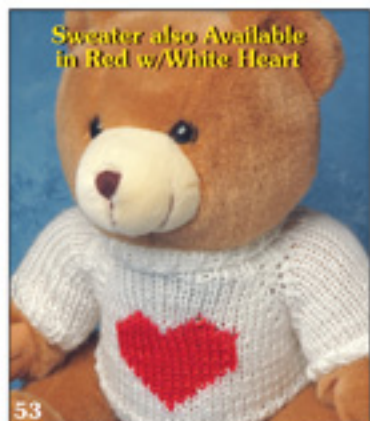

ACCESSORIES FOR AGES OVER 12

Accessories shown with asterisk (*) can be substituted for tee shirt at no additional cost. BOUGHT ALONE price, does NOT include an imprint.

Sweater also Available in Red w/White Heart

53

SWEATER W/HEART

Also Available in Red

54

SWEATER

55

CAPE

56