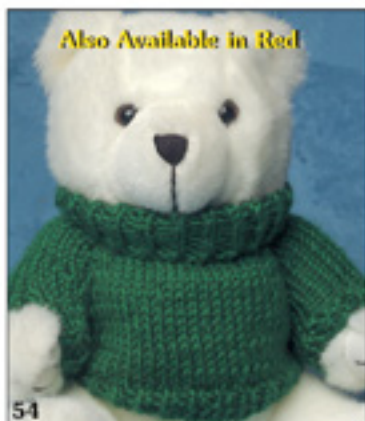

ACCESSORIES FOR AGES OVER 12

Accessories shown with asterisk (*) can be substituted for tee shirt at no additional cost. BOUGHT ALONE price, does NOT include an imprint.

Sweater also Available in Red w/White Heart

53

SWEATER W/HEART

Also Available in Red

54

SWEATER

55

CAPE

56